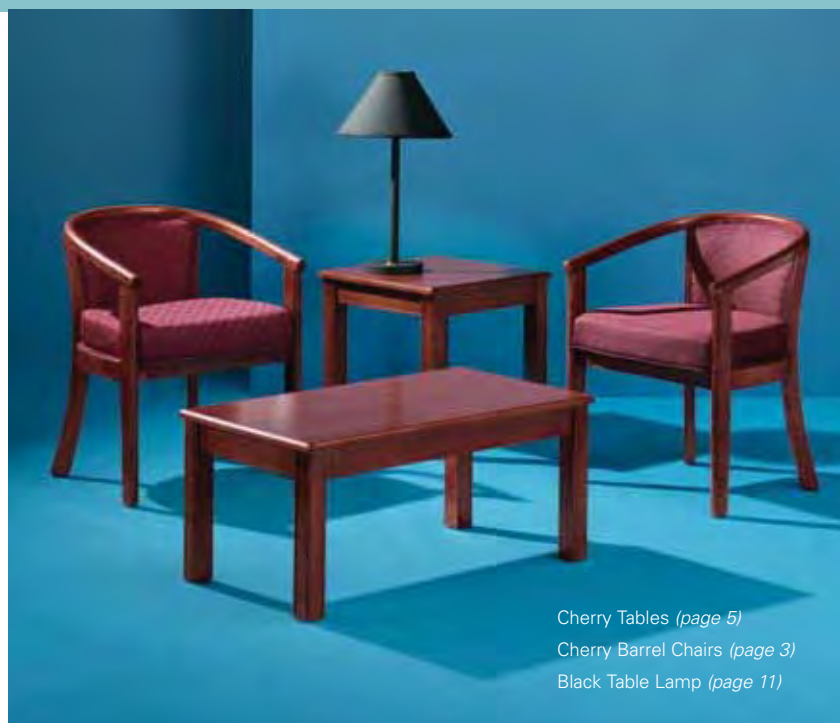

milano table

42"W 84"L 29"H

Blonde Top with Black Base – N72093

Black Top with Black Base – N72092

Freeman's latest seven-foot conference table, featuring clean curved lines and a wealth of work space.

hemingway writing table

Black

24"W 49"L 29"H – N720191

luna table

36"W 72"L 29"H

Black Top with Black Base – N72094

This contemporary six-foot conference table or writing desk comes with a black laminate top.

Cherry Tables (page 5)

Cherry Barrel Chairs (page 3)

Black Table Lamp (page 11)

office series

Cherry or Oak

five-foot desk

30"W 60"L 30"H

Cherry – N74061

Oak – N74071